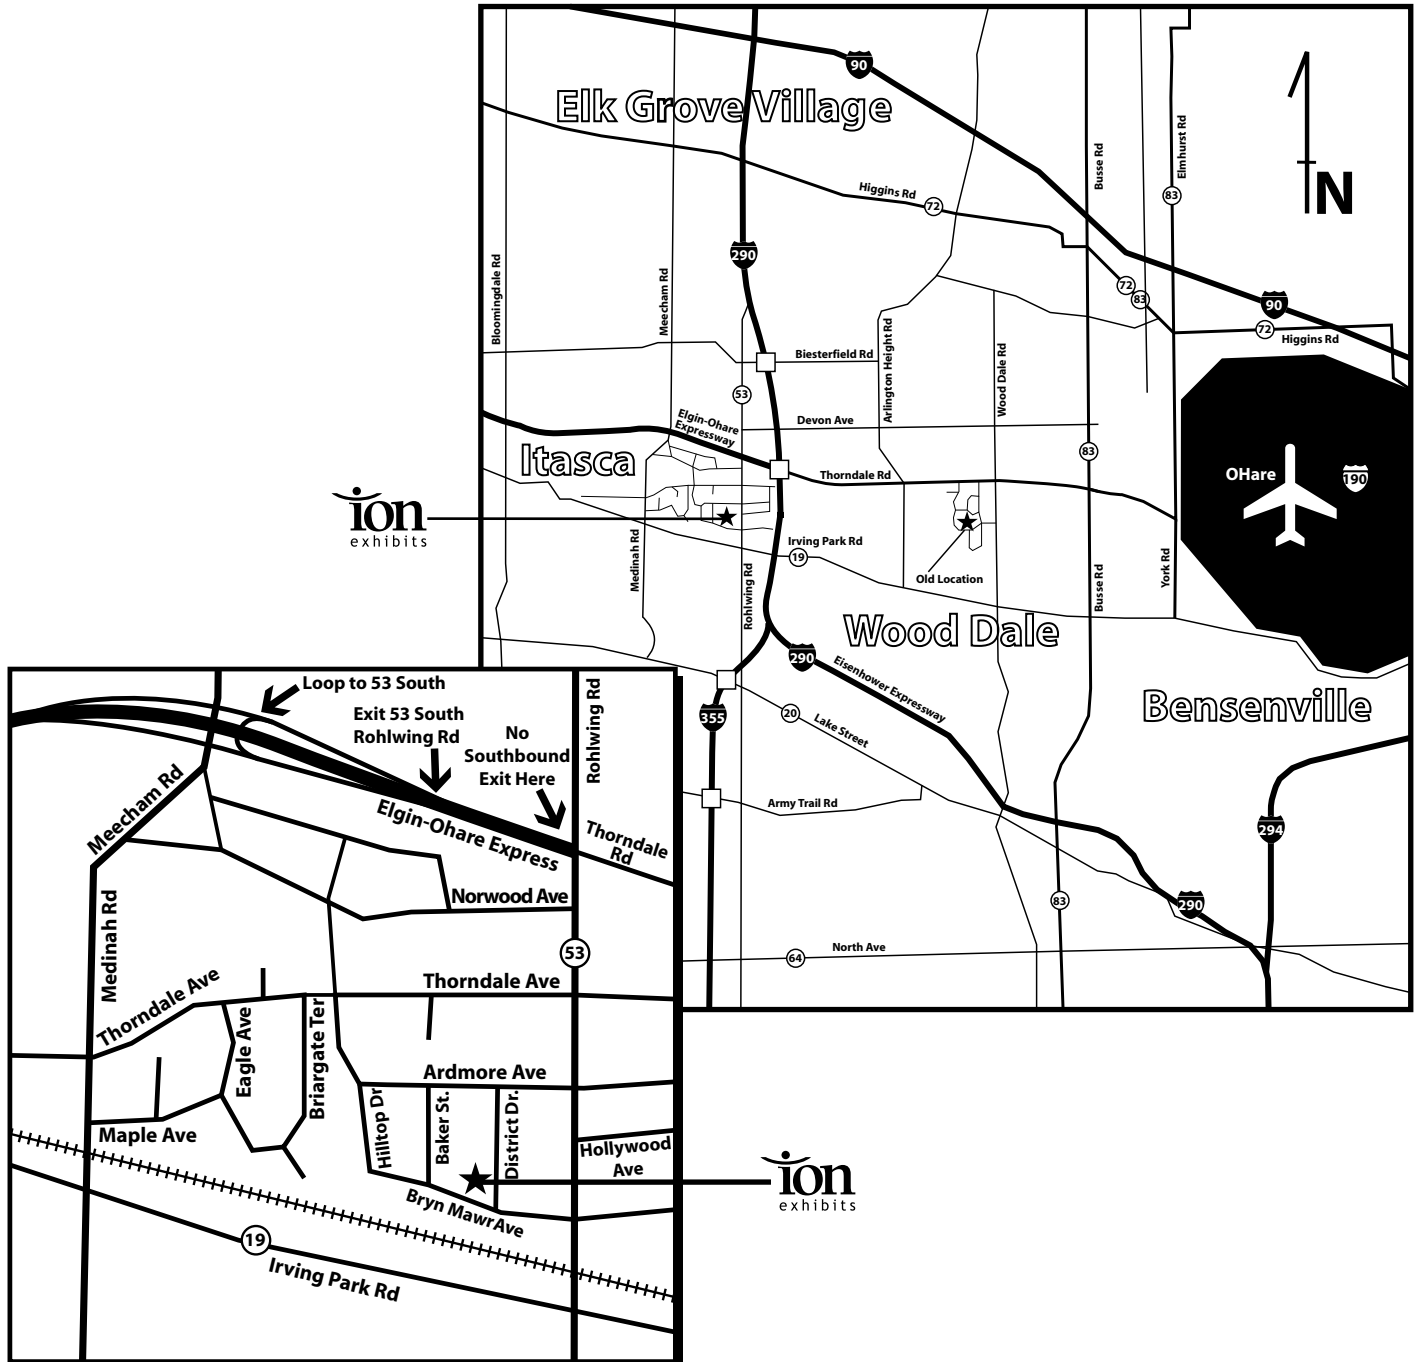

**ion exhibits**  
**700 District Drive, Itasca, Illinois**

## **Driving Directions to ion exhibits 700 District Drive, Itasca, Illinois**

### **From the North**

Take 294 South to 90 West (towards Rockford) Exit on 53 South to Biesterfield Rd. Turn right (West) onto Biesterfield to Rohlwing Road (Rt. 53) turn left (South) onto Rohlwing to Ardmore Ave, turn right onto Ardmore and left (South) onto District Drive. Building is located on the right (West) side of the street.

### **From the West (NW Suburbs)**

Take the Elgin/O'Hare Expressway East. Turn right (South) onto Rohlwing Road (Rt. 53). Turn right (West) onto Ardmore Ave. Turn left (South) onto District Drive. Building is located on the right (West) side of the street.